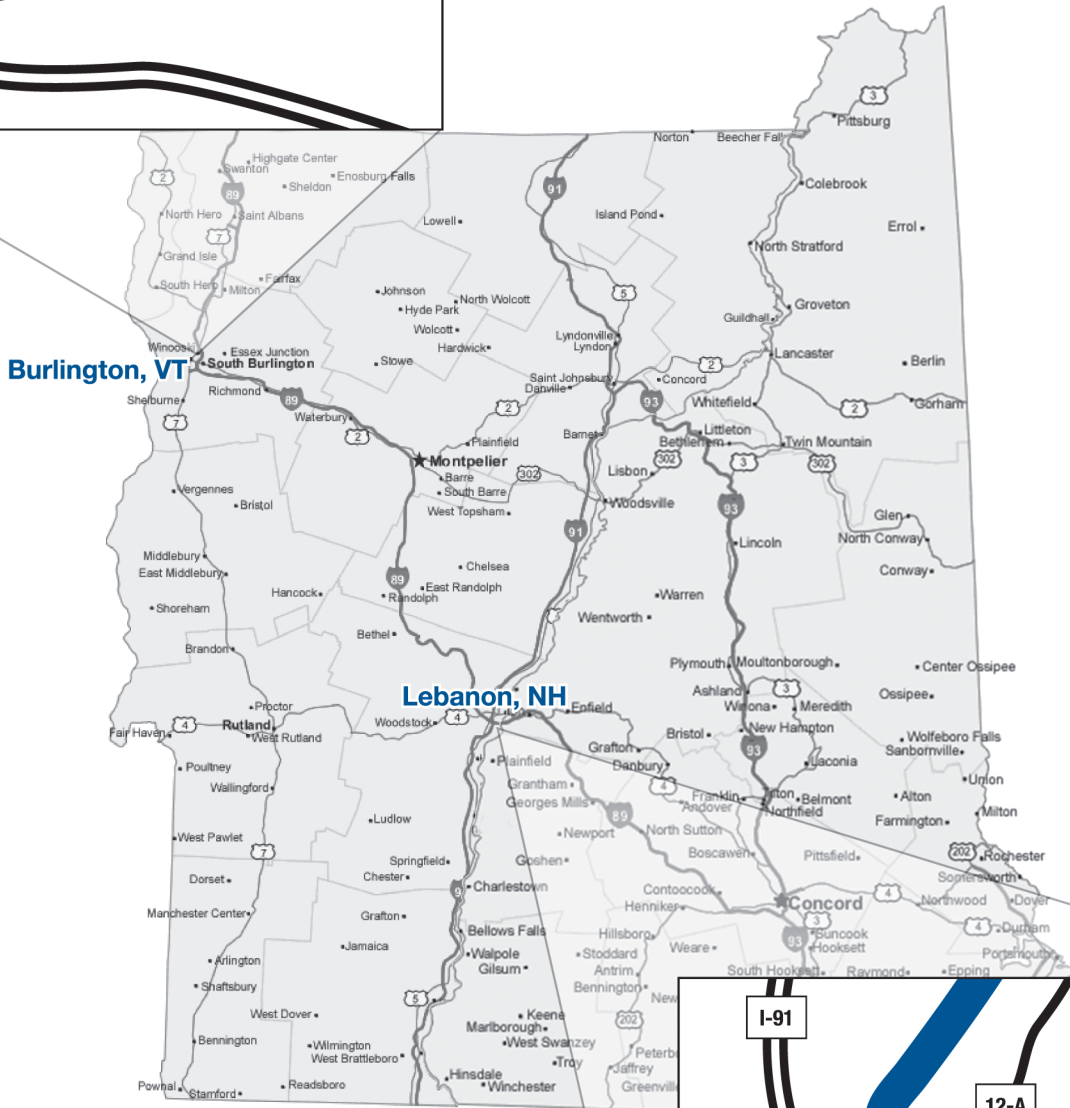

## Vermont Open MRI

### Directions

- From I-89 exit 14E on to US Route 2 East (Williston Road).
- Turn right on Hinesburg Road.
- We are located on the left before the light for Kennedy Drive.

Vermont Open MRI  
 620 Hinesburg Road  
 South Burlington, VT 05403  
 802.863.1249

## New Hampshire Open MRI

### Directions

- Take exit 20 on I-89 to route 12A South.
- Make a left at the first stop light onto Airport Road.
- Continue on Airport Road up the hill, making a right onto Airpark Road.
- Continue on Airpark Road, past the airport make a right at the yield sign for Commerce Avenue.
- We are located in the second building on the right side of Commerce Avenue