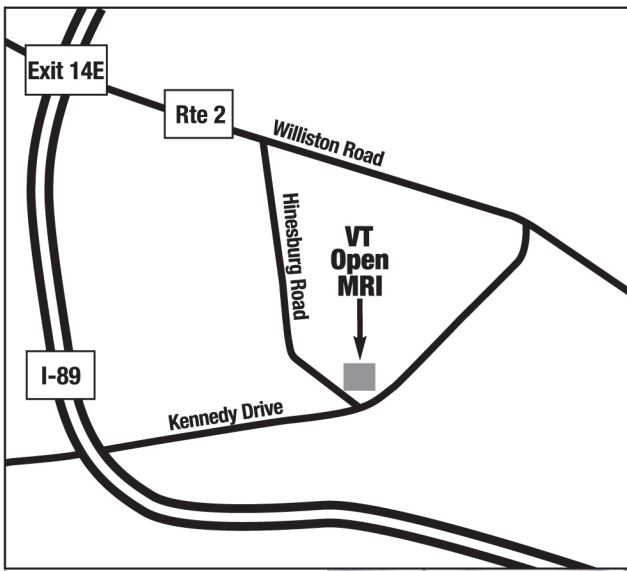

## Vermont Open MRI

### Directions

- From I-89 exit 14E on to US Route 2 East (Williston Road).
- Turn right on Hinesburg Road.
- We are located on the left before the light for Kennedy Drive.

Vermont Open MRI  
 620 Hinesburg Road  
 South Burlington, VT 05403  
 802.863.1249

## New Hampshire Open MRI

### Directions

- Take exit 20 on I-89 to route 12A South.
- Make a left at the first stop light onto Airport Road.
- Continue on Airport Road up the hill, making a right onto Airpark Road.
- Continue on Airpark Road, past the airport make a right at the yield sign for Commerce Avenue.
- We are located in the second building on the right side of Commerce Avenue